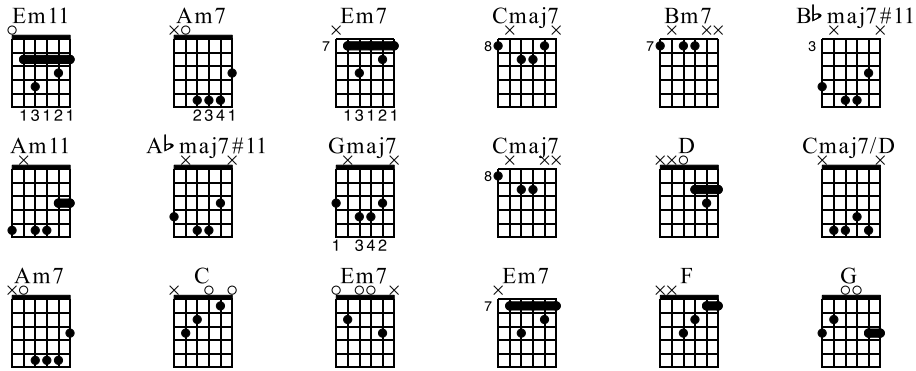

Emotive Ballad

Jack Thammarat

Tabbed by Rick Hwang

Standard tuning

Moderate ♩ = 72

Free Tempo

I Intro

Em11, Em11, Am7

B: 7 7 6 | 5 4

10 **Gmaj7** **w/ finger**

full

TAB: 3 4 4 3 | (3) (4) (4) (3)

B: 10 10

12 **Gmaj7** **w/ finger** **Bm7**

full full full full 1 1/2 full

TAB: 10 9 10 10 10 10 8 | 10 8 10 10 10 10